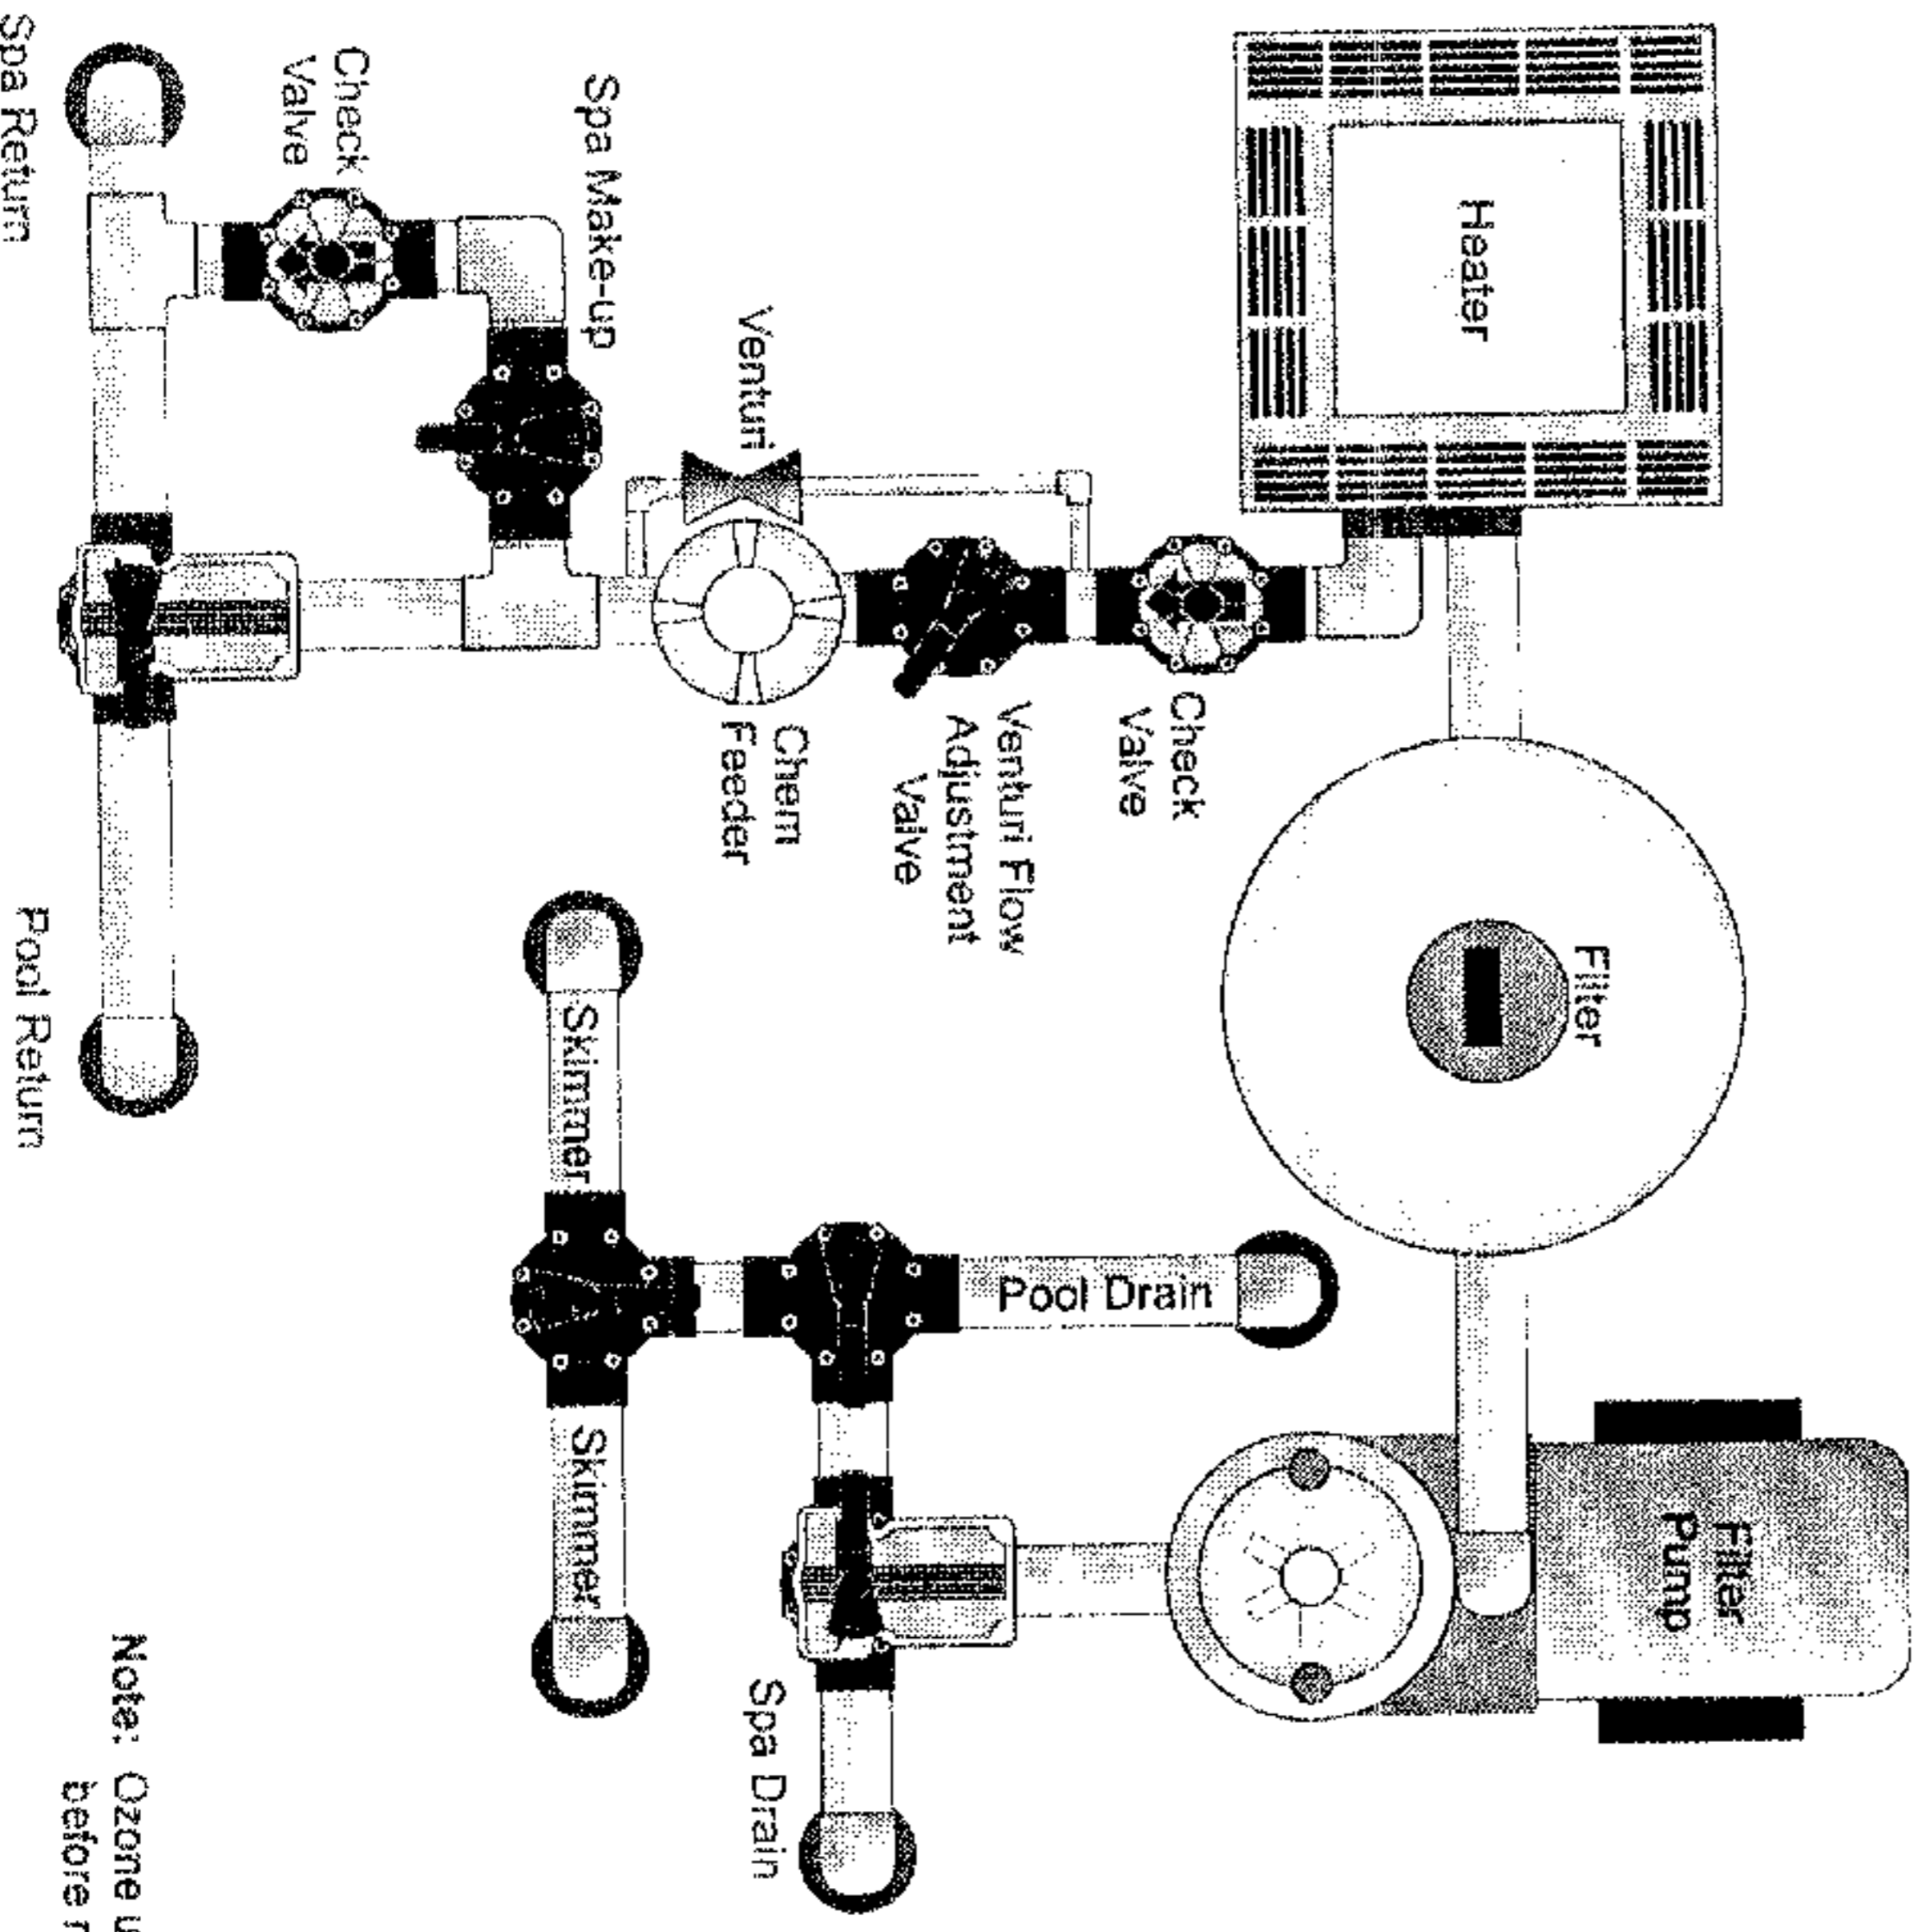

# Pool & Spa Combination Plumbing With Ozone and Chemical Feeder

**Inline Feeder / Bypass Venturi**

**Bypass Feeder / Inline Venturi**

**Note:** Ozone unit should be turned off before running in spa mode.