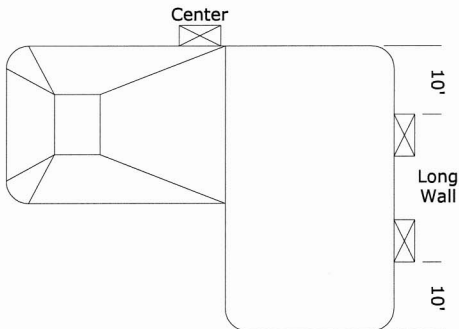

AquaGenie Installation Location Examples

Rectangles: up to 18' x 36'

Rectangles: 20' x 40' and larger

*Same formula as Rectangles:

- Kidneys
- Ovals
- Grecians