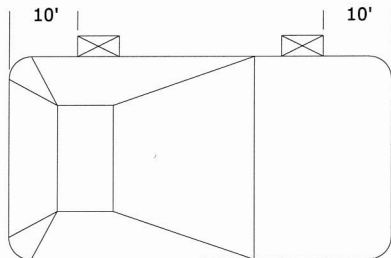

AquaGenie Installation Location Examples

Rectangles: up to 18' x 36'

Rectangles: 20' x 40' and larger

*Same formula as Rectangles:

- Kidneys
- Ovals
- Grecians