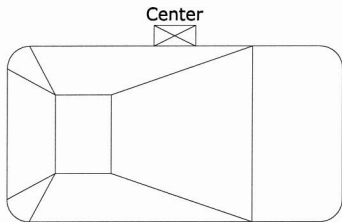

AquaGenie Installation Location Examples

Rectangles: up to 18' x 36'

Rectangles: 20' x 40' and larger

*Same formula as Rectangles:

- Kidneys
- Ovals
- Grecians