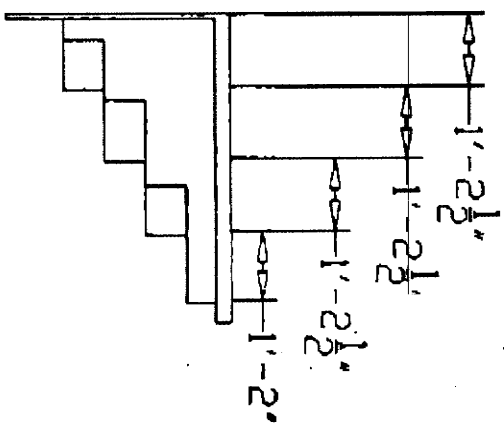

City Fibreglass

Product Code: IWS-11-RM
 Description: 11 Ft. In-Wall Walk-In Step
 Curved Roman End
 for 42" wall steel kits

TRIAC Industries Inc.

210 Oakdale Ave. Aliso Viejo, CA 92606 TEL: 949.471.1111 FAX: 949.471.1111