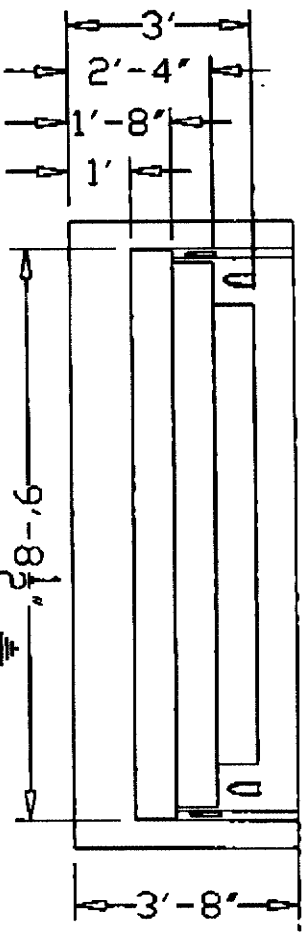

City Fibreglass

Product Code: IWS-11-RM
 Description: 11 Ft. In-Wall Walk-In Step
 Curved Roman End
 for 42" wall steel kits

TRIAC Industries Inc.

210 Oakdale Ave. Aliso Viejo, CA 92606 TEL: 949.471.1111 FAX: 949.471.1111