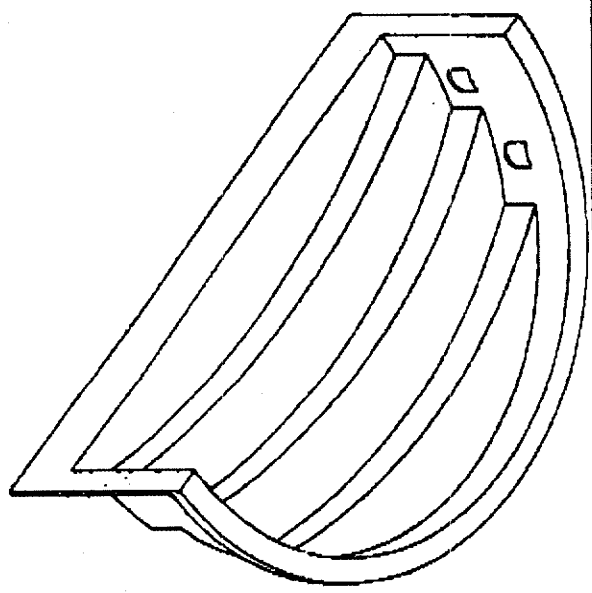

City Fibreglass

Product Code: IWS-11-RM
 Description: 11 Ft. In-Wall Walk-In Step
 Curved Roman End
 for 42" wall steel kits

TRIAC Industries Inc.

210 Oakdale Ave. Aliso Viejo, CA 92606 TEL: 949.471.1111 FAX: 949.471.1111