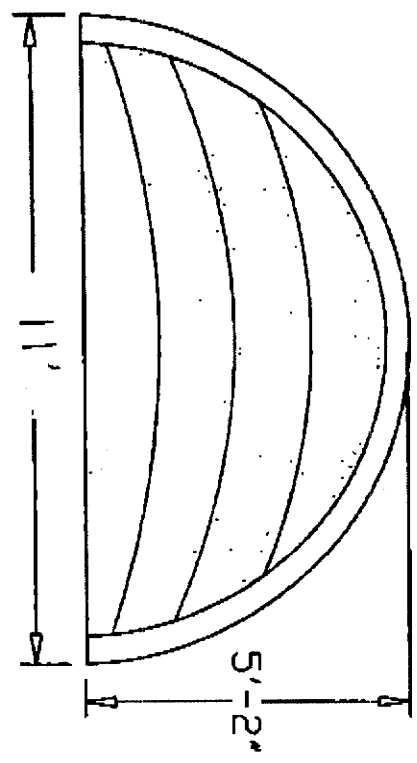

City Fibreglass

Product Code: IWS-11-RM
 Description: 11 Ft. In-Wall Walk-In Step
 Curved Roman End
 for 42" wall steel kits

TRIAC Industries Inc.

210 Oakdale Ave. Aliso Viejo, CA 92606 TEL: 949.471.1111 FAX: 949.471.1111